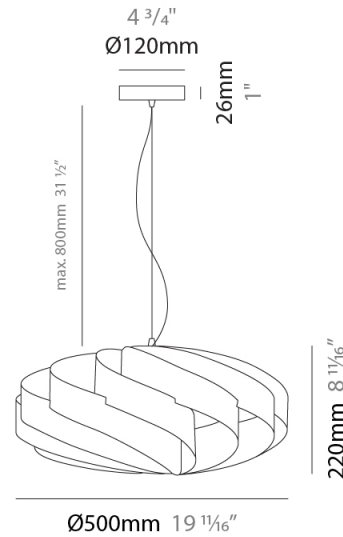

SWIRL SUSPENSION

D61010- : D61010-WHI

base number

1. To build a product code in our configurator select the specify button on the base model # product page
2. To build a manual product code on this datasheet choose from the options listed below in blue font and add the suffix to the base model #

GENERAL

Series: Swirl
Partner: Linea Zero
Division: Design
Installation: Suspension
Product Type: Pendant
Mounting Location: Ceiling

PHYSICAL

Shape: Round
Diameter (mm): 500
Diameter (in): 19 11/16
Height (mm): 220
Height (in): 8 11/16
Max. Overall Height (mm): 1020
Max. Overall Height (in): 40 3/16
Weight (kg): 1
Weight (lbs): 2.199
Diffuser: White Polilux® Shade
Fixture Material: Polilux™/ Metal holder
Primary Material: Non-Static Polilux
Cable Details: Cable length 31" - Transparent

ELECTRICAL

Number of Lamps: 1
Lamp Type: LED Retrofit
Bulb Included: Bulb Not Included
Total Output Wattage (W): 7
Max. Wattage Per Lamp (W): 7
Lamp Base: E26
Input Voltage (V): 120

LED

OPTICAL

RATINGS AND CERTIFICATIONS

Certified By: CSA Certified to UL and CSA Standards
IP rating: IP20